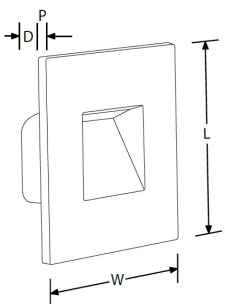

Product Description: Waiz[™]CS Low Level Wall Light

A decorative low level wall light to provide a soft guide light which is switchable between 2700K, 3000K and 4000K. A bezel is required to complete the fitting, the bezel is available in white or black square.

Line Drawing

Polar Curve

Colour

Feature & Benefits

- Colour switchable between 2700K, 3000K and 4000K
- Select colour temperature before attaching the bezel
- Square bezel sold separately
- Slim 5mm square bezel (sold separately)
- Lumens value dependant on the bezel applied to product
- For indoor usage exclusively
- 5 Year Warranty

Product Specs:

Input Voltage	220~240V AC	Input Frequency	50/60HZ
Power Factor	0.8	IP Rating	IP20
Lifetime L70 (hrs)	50000hrs	Lamp Base	None
Overall Diameter (mm)	80	Weight (Kg)	0.066
Product Type	Wall Lights	Operating Temp. (Min) °C	-10°C
Operating Temp. (Max) °C	40°C		