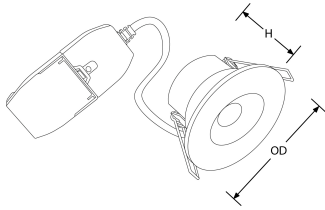

Line Drawing