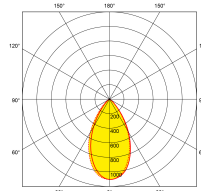

Product Description:

R6[™]CWS Fixed 4-6W Colour & Wattage Switchable Fire Rated Downlight with FastRFix

With the installer and wholesaler in mind, Aurora introduces the R6[™]CWS. The R6[™]CWS is Aurora's very first colour and wattage switchable fire rated downlight, supplied with a FastRFix and at a height of 50mm, it is ideal for shallow ceiling voids. Colour switch is located on the back of the fitting and the wattage switch can be found on the remote driver. Product comes complete with a polycarbonate white bezel (polished chrome, satin nickel and matt black bezels sold separately).

SKU Code	Wattage	Colour	Lumens	Beam Angle	Finish Colour	SKU Type
AU-R6CWSFF	4	3000K	360	60	White	Dimmable
AU-R6CWSFF	4	4000K	420	60	White	Dimmable
AU-R6CWSFF	4	5700K	380	60	White	Dimmable
AU-R6CWSFF	6	3000K	540	60	White	Dimmable
AU-R6CWSFF	6	4000K	620	60	White	Dimmable
AU-R6CWSFF	6	5700K	560	60	White	Dimmable

Line Drawing

Polar Curve

4W - 4000K

6W - 4000K

8W - 4000K

Colour

White

Feature & Benefits

Product Specs:

Input Voltage	220~240V AC	Input Frequency	50/50HZ
Power Factor	0.85	IP Rating	IP65
Lifetime L70 (hrs)	40000hrs	Overall Diameter (mm)	88
Weight (Kg)	0.229	Height (mm)	50
Product Type	Fire-Rated Downlight	Cutout Diameter (mm)	-70
Operating Temp. (Min) °C	-20°C	Operating Temp. (Max) °C	45°C
Insulated Covered Operating Temp. (Min) °C	-20+°C	Insulated Covered Operating Temp. (Max) °C	25+°C