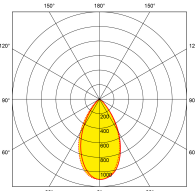

Product Description:

R6[™]CWS Fixed 4-6W Colour & Wattage Switchable Fire Rated Downlight with FastRFix

With the installer and wholesaler in mind, Aurora introduces the R6[™]CWS. The R6[™]CWS is Aurora's very first colour and wattage switchable fire rated downlight, supplied with a FastRFix and at a height of 50mm, it is ideal for shallow ceiling voids. Colour switch is located on the back of the fitting and the wattage switch can be found on the remote driver. Product comes complete with a polycarbonate white bezel (polished chrome, satin nickel and matt black bezels sold separately).

Line Drawing

Polar Curve

4W - 4000K

6W - 4000K

8W - 4000K

Colour

White

Feature & Benefits

Product Specs:

Input Voltage	220~240V AC	Input Frequency	50/50HZ
Power Factor	0.85	IP Rating	IP65
Lifetime L70 (hrs)	40000hrs	Overall Diameter (mm)	88
Weight (Kg)	0.229	Height (mm)	50
Product Type	Fire-Rated Downlight	Cutout Diameter (mm)	-70
Operating Temp. (Min) °C	-20°C	Operating Temp. (Max) °C	45°C
Insulated Covered Operating Temp. (Min) °C	-20+°C	Insulated Covered Operating Temp. (Max) °C	25+°C