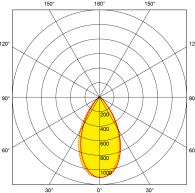

Line Drawing

Polar Curve

4W - 4000K

6W - 4000K

8W - 4000K

Colour

White

Feature & Benefits